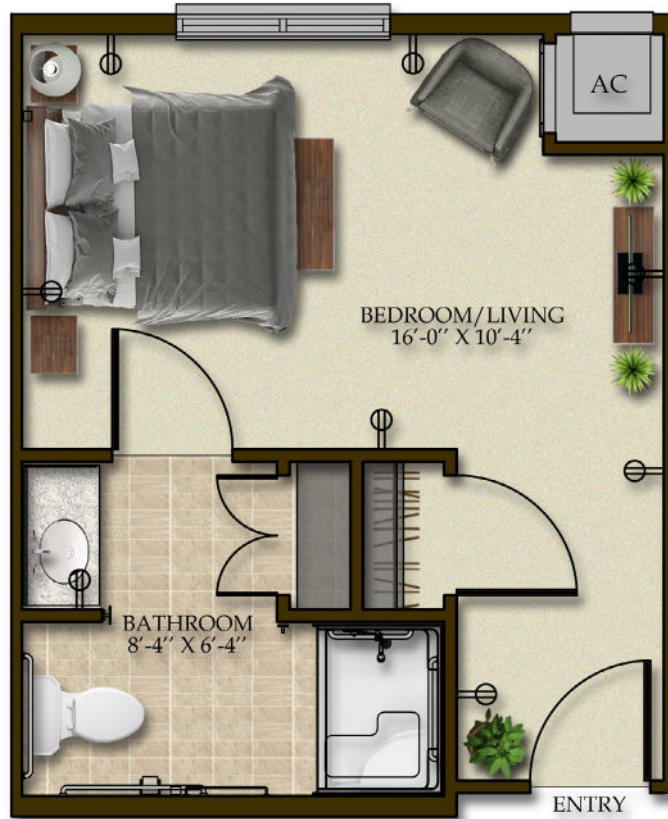

memory care

The Wheeler

Studio
328 approx. sq. ft.

Actual dimensions may vary.