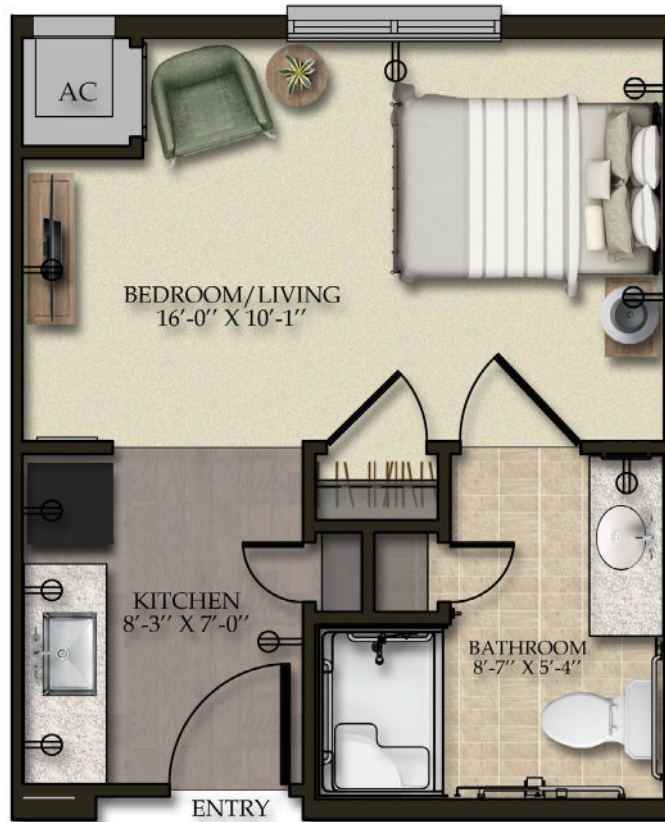

assisted living

The Bankhead

Studio
329 approx. sq. ft.

Actual dimensions may vary.